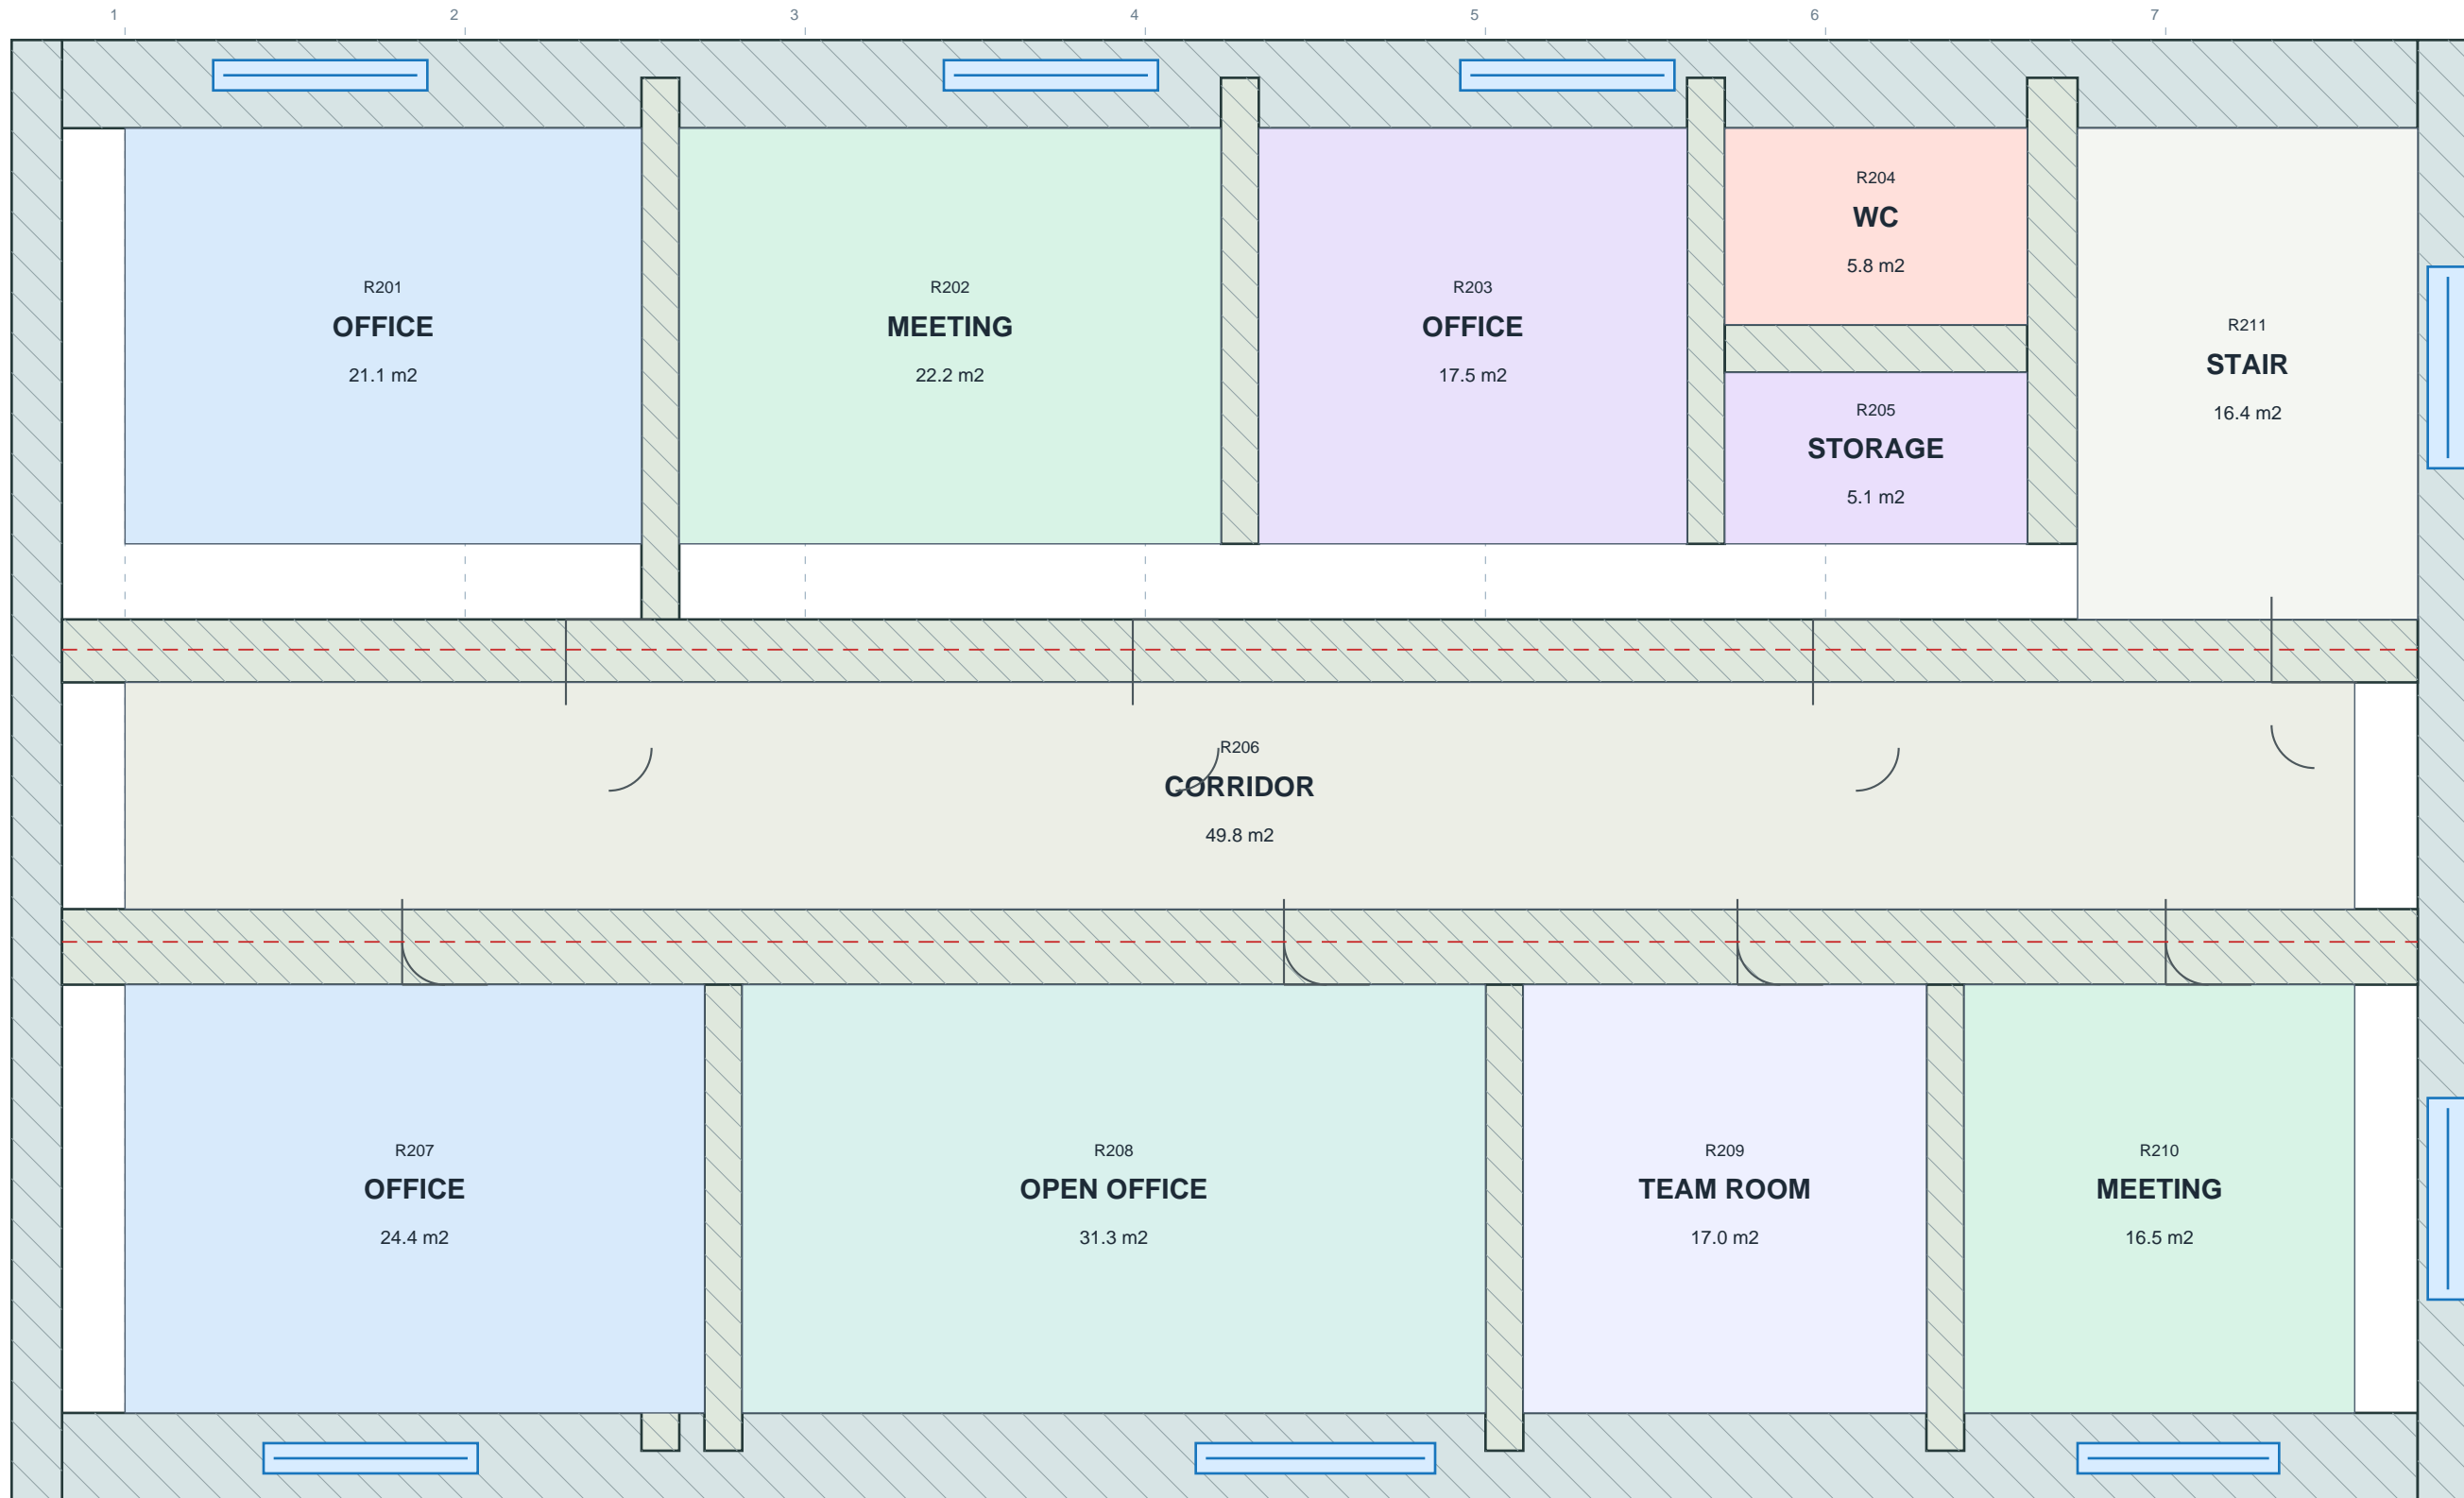

STACRIFY DEMO FLOOR PLAN

Vector PDF sample for free STACRIFY Viewer

Demo content

- Auto Rooms style room areas
- One clear wall footprint per wall run
- Separate opening bridge quantities
- Doors placed away from T-junctions
- Windows inside exterior wall footprint
- Items / Sublayers viewer switch
- Metric and imperial sample variants